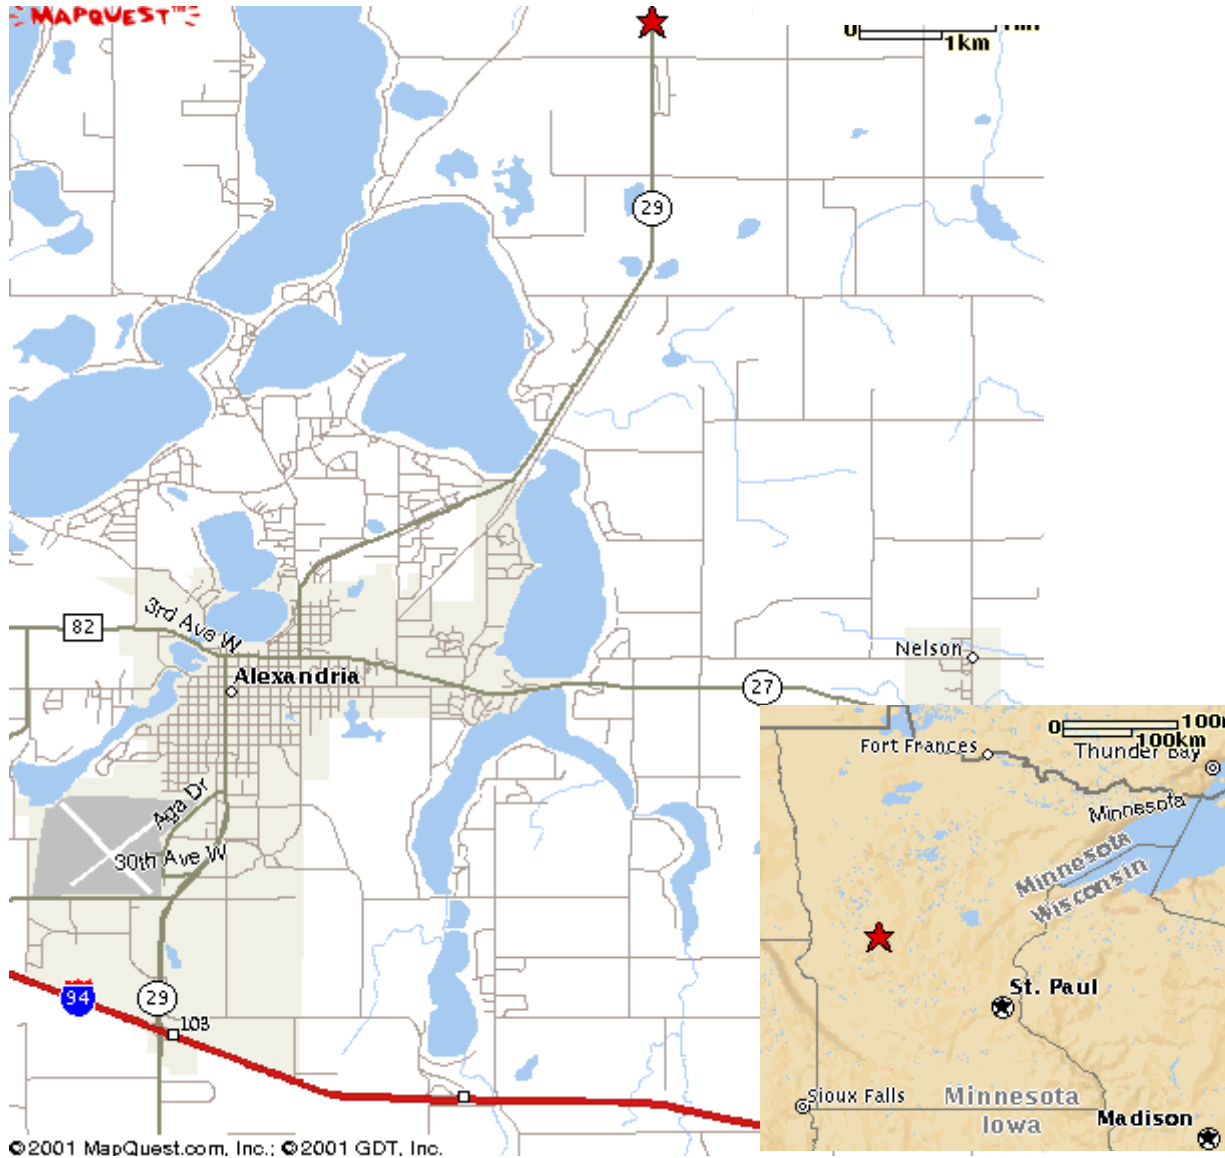

**Alexandria Pro-Fab Inc.  
8210 State Hwy 29 North  
Alexandria, MN 56308  
320-852-7918**

Exit I-94 at the Alexandria exit ( exit 103 )  
Turn north go through town  
Turn right at last stop light ( 3rd Ave )  
Turn left at next stop light ( MN-29 N )  
Follow MN-29 N for 6.5 miles  
Pro-Fab is on the left gray offices / blue green building